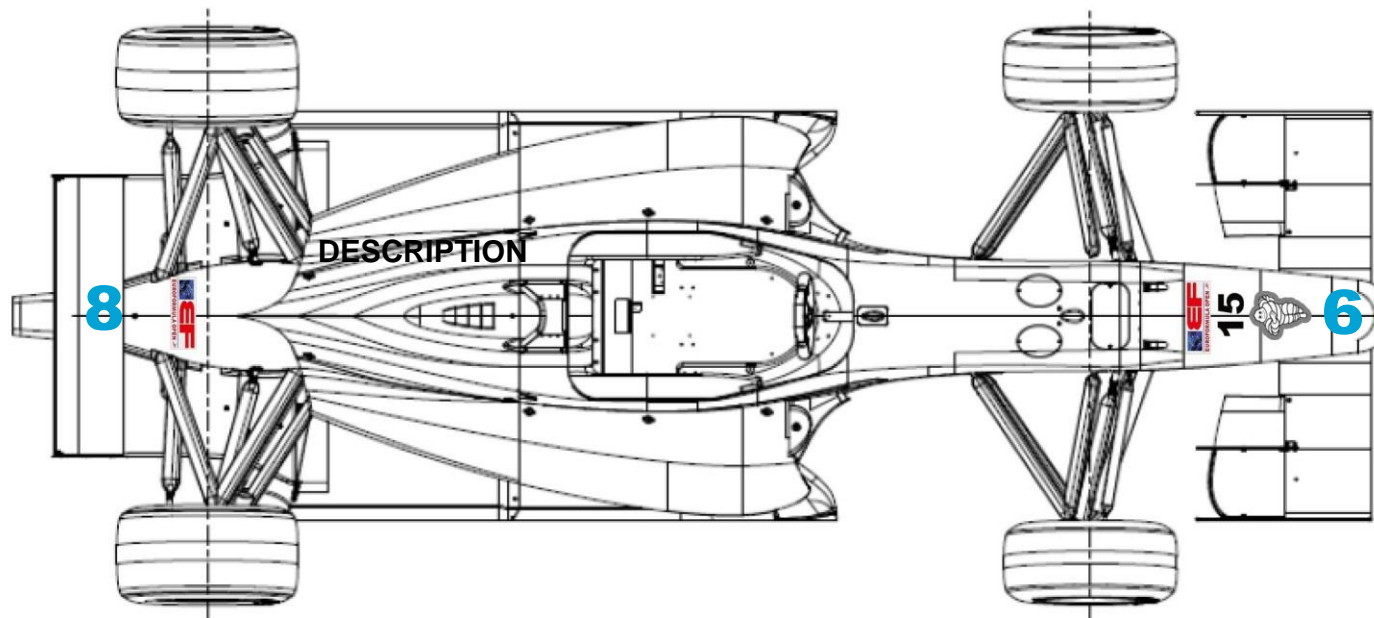

EUROFORMULA OPEN - APPENDIX 4

A DESCRIPTION

- 1.- 1 x Front Wing End Plates
- 2.- 1 x Michelin 50 cms below the rear mirror in a rearward direction
- 3.- Euroformula Open logo (33x11.5) in AirBox
- 4.- 1 x Competition number + publicity (23x27)
- 5.- 1 Michelin Bib Sprinter

B DESCRIPTION

- 6.- 1 x Bib Sprinter 15 cms. nose box
- 7.- 1 x Number Base - Euroformula Open 25x20 nose box
- 8.- 1 x Euroformula Open logo 33 x 15

C DESCRIPTION

- 9.- 1 x Front Wing End Plates
- 10.- 1 x Michelin 50 cms below the rear mirror in a rearward direction
- 11.- Engine Brand
- 12.- 1 x Competition number + publicity (23x27)
- 13.- 1 Michelin Bib Sprinter