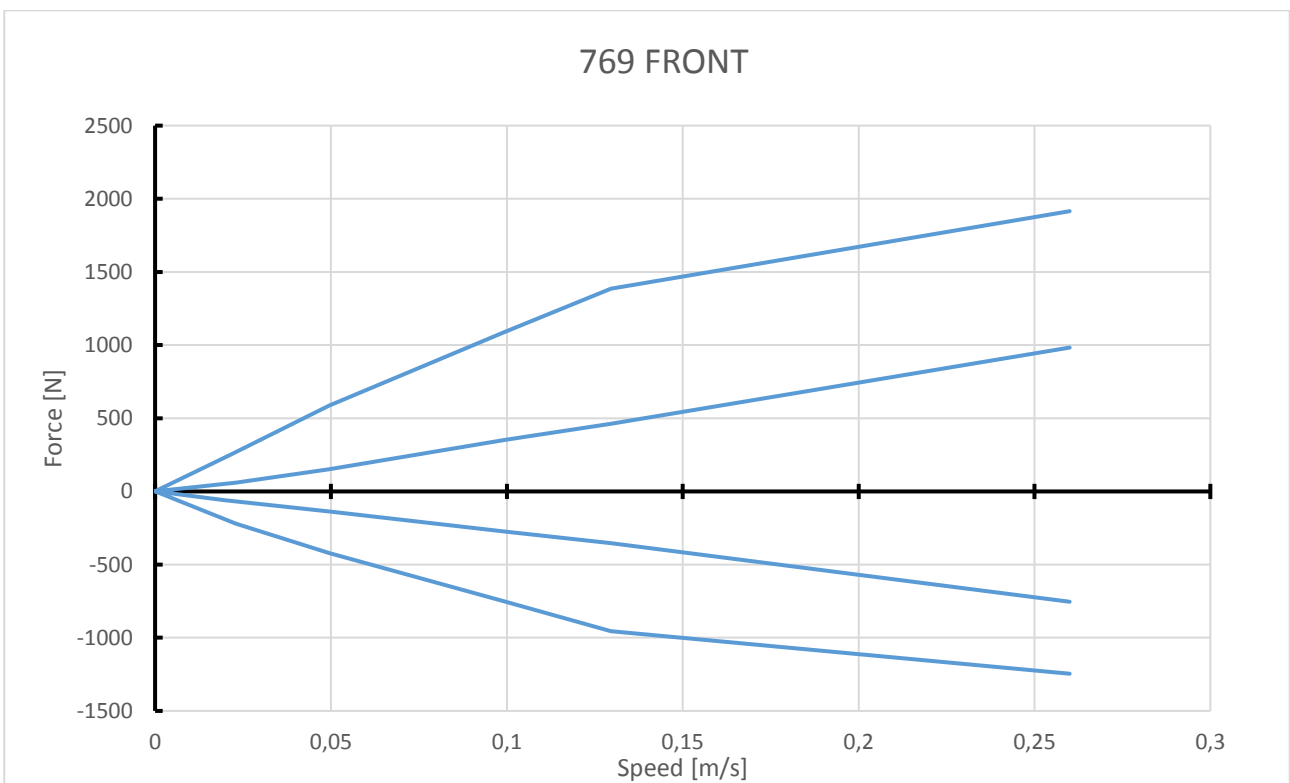

INFORMATION FROM KONI HOLLAND

- FRONT DAMPER:

- REAR DAMPER: