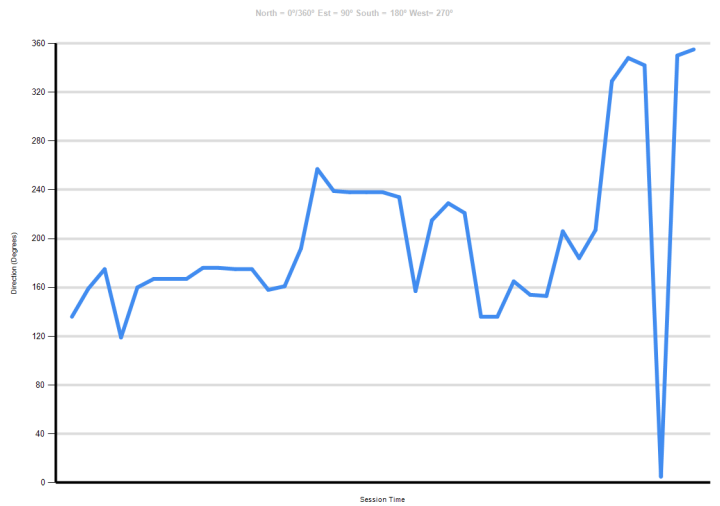

CIRCUIT DE SPA  
FRANCORCHAMPS

**Spa Francorchamps**  
**Euroformula Open**  
**Race - 3**  
**Weather Report**

Air Temperature

Track Temperature

Humidity

Pressure

Wind Speed

Wind direction