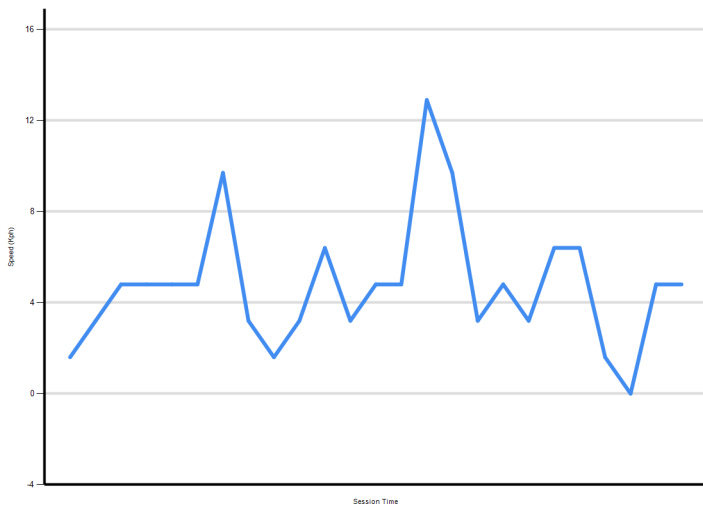

**Circuit de Barcelona**  
**Euroformula Open**  
**Race - 1**  
**Weather Report**

Air Temperature

Track Temperature

Humidity

Pressure

Wind Speed

Wind direction