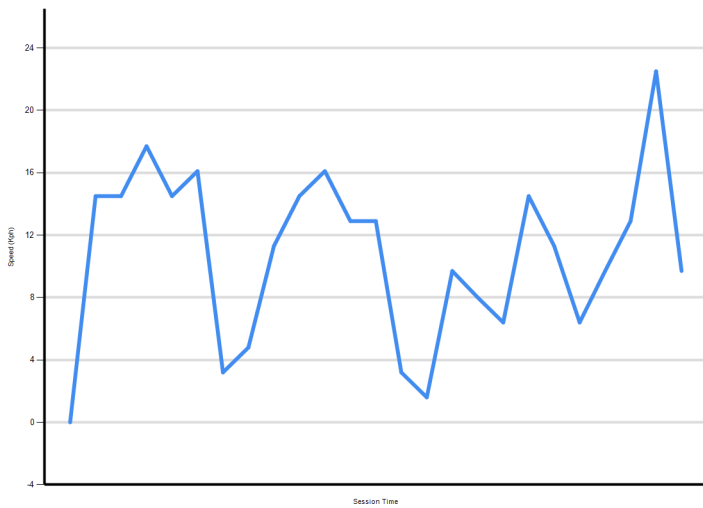

Circuit de Barcelona

Euroformula Open

Race - 2

Weather Report

Air Temperature

Track Temperature

Humidity

Pressure

Wind Speed

Wind direction